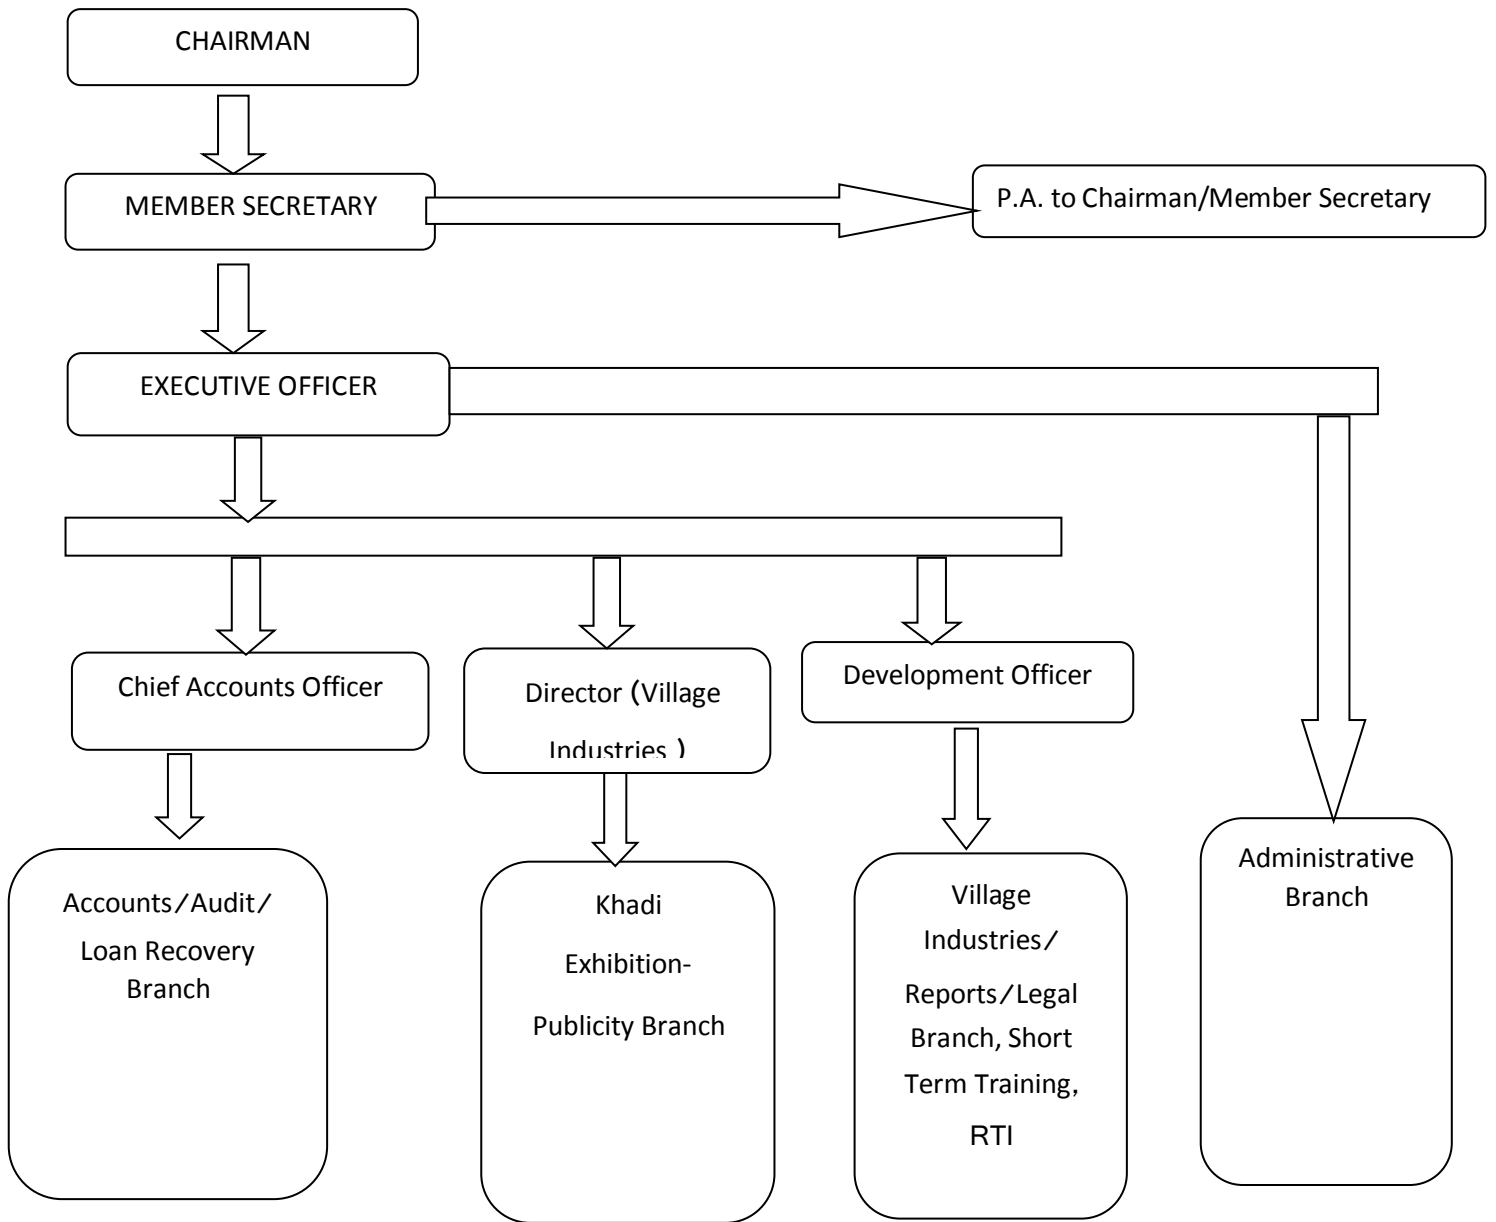

Administrative Structure

For Schematic working of Khadi/Village Industries at District Level, all the District Representatives are working at District Industries Centre under the control of General